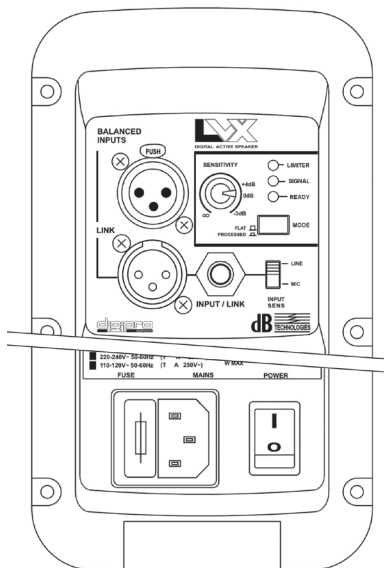

## Technical Specifications

### Technical Data

Speaker Type	2-Way Active Speaker
<b>Acoustical data</b>	
Frequency Response [- 10dB]	49 - 20.000 Hz
Frequency Response [- 6dB]	54 - 19.000 Hz
Max SPL	128 dB
HF	1"
HF Voice Coil	1"
Type HF	Compression driver
Directivity	90 x 40°
Rotatable Horn	YES
LF	LF: 15"
LF Voice Coil	2"
<b>Amplifier</b>	
Amp Technology	Digipro®
Amp Class	Class-D
Power PRG	800 W
Power Peak	1600 W
<b>Processor</b>	
Controller	DSP 56 bit
AD/DC Converter	24bit/48kHz
System Presets	Flat, Processed
Limiter	Peak, RMS, Thermal
Crossover Frequency LF-HF	1800 Hz
Slope MF-HF	24 dB/Octave
<b>Rear Panel</b>	
Audio Input / Link	1 x XLR female - balanced / 1 x XLR male - balanced 1 x jack 1/4" – balanced
Power Connections	VDE Mains Socket with Fuse 1x Power On/Off switch
Controls	1 x EQ Preset switch 1 x Volume knob 1 x Mic/Line Input sensitivity switch 3 x LED (Limiter, Signal, Ready)
<b>Mechanics</b>	
Housing	Multiplex
Angles Up	Monitor use 45°
Handles	3 (1x top side, 2 on sides)
Rigging points	12 x M10
Pole mount	D36 mm
Width	430 mm (16.93 in)
Height	680 mm (26.77 in)
Depth	430 mm (16.93 in)
Weight	20.7 kg (45.64 lbs.)

### Overall Dimensions

All dimensions  
in mm [inch]